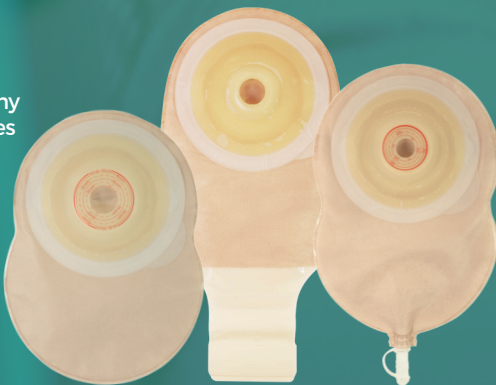

ICAN *live free*

ESTEEM™  *Flex Convex*

THE FLEXIBILITY TO LIVE LIFE ON YOUR TERMS

As the latest addition to our range of one-piece ostomy solutions, the Esteem™+ Flex Convex system combines the comfort and freedom of flexibility with the firmness of convexity. It fits the contours of your body, moving with you and helping to give you the confidence to live life the way you want.

**To find out more about our ostomy solutions
please get in touch with one of our team:**

0800 282 254

ICAN

live free

ESTEEM™  *Flex Convex*

THE FLEXIBILITY TO LIVE LIFE ON YOUR TERMS

As the latest addition to our range of one-piece ostomy solutions, the Esteem™+ Flex Convex system combines the comfort and freedom of flexibility with the firmness of convexity. It fits the contours of your body, moving with you and helping to give you the confidence to live life the way you want.

To find out more about our ostomy solutions please get in touch with one of our team:

0800 282 254

I CAN

live free

ESTEEM™  *Flex Convex*

THE FLEXIBILITY TO LIVE LIFE ON YOUR TERMS

As the latest addition to our range of one-piece ostomy solutions, the Esteem™+ Flex Convex system combines the comfort and freedom of flexibility with the firmness of convexity. It fits the contours of your body, moving with you and helping to give you the confidence to live life the way you want.