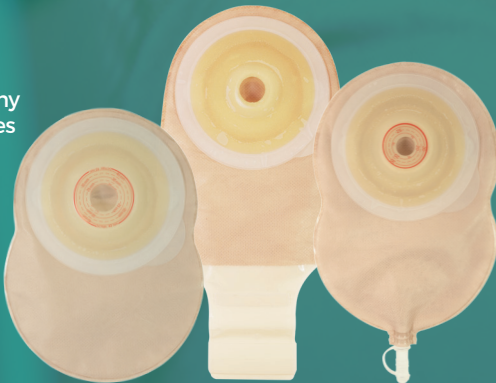

ICAN *live free*

ESTEEM™  *Flex Convex*

THE FLEXIBILITY TO LIVE LIFE ON YOUR TERMS

As the latest addition to our range of one-piece ostomy solutions, the Esteem™+ Flex Convex system combines the comfort and freedom of flexibility with the firmness of convexity. It fits the contours of your body, moving with you and helping to give you the confidence to live life the way you want.

**To find out more about our ostomy solutions
please get in touch with one of our team:**

0800 282 254

ICAN

live free

ESTEEM™  *Flex Convex*

THE FLEXIBILITY TO LIVE LIFE ON YOUR TERMS

As the latest addition to our range of one-piece ostomy solutions, the Esteem™+ Flex Convex system combines the comfort and freedom of flexibility with the firmness of convexity. It fits the contours of your body, moving with you and helping to give you the confidence to live life the way you want.

To find out more about our ostomy solutions please get in touch with one of our team:
0800 282 254

I CAN

live free

ESTEEM™  *Flex Convex*

THE FLEXIBILITY TO LIVE LIFE ON YOUR TERMS

As the latest addition to our range of one-piece ostomy solutions, the Esteem™+ Flex Convex system combines the comfort and freedom of flexibility with the firmness of convexity. It fits the contours of your body, moving with you and helping to give you the confidence to live life the way you want.

To find out more about our ostomy solutions please get in touch with one of our team:

0800 282 254

I CAN *live free*

ESTEEM™  *Flex Convex*

THE FLEXIBILITY TO LIVE LIFE ON YOUR TERMS

As the latest addition to our range of one-piece ostomy solutions, the Esteem™+ Flex Convex system combines the comfort and freedom of flexibility with the firmness of convexity. It fits the contours of your body, moving with you and helping to give you the confidence to live life the way you want.